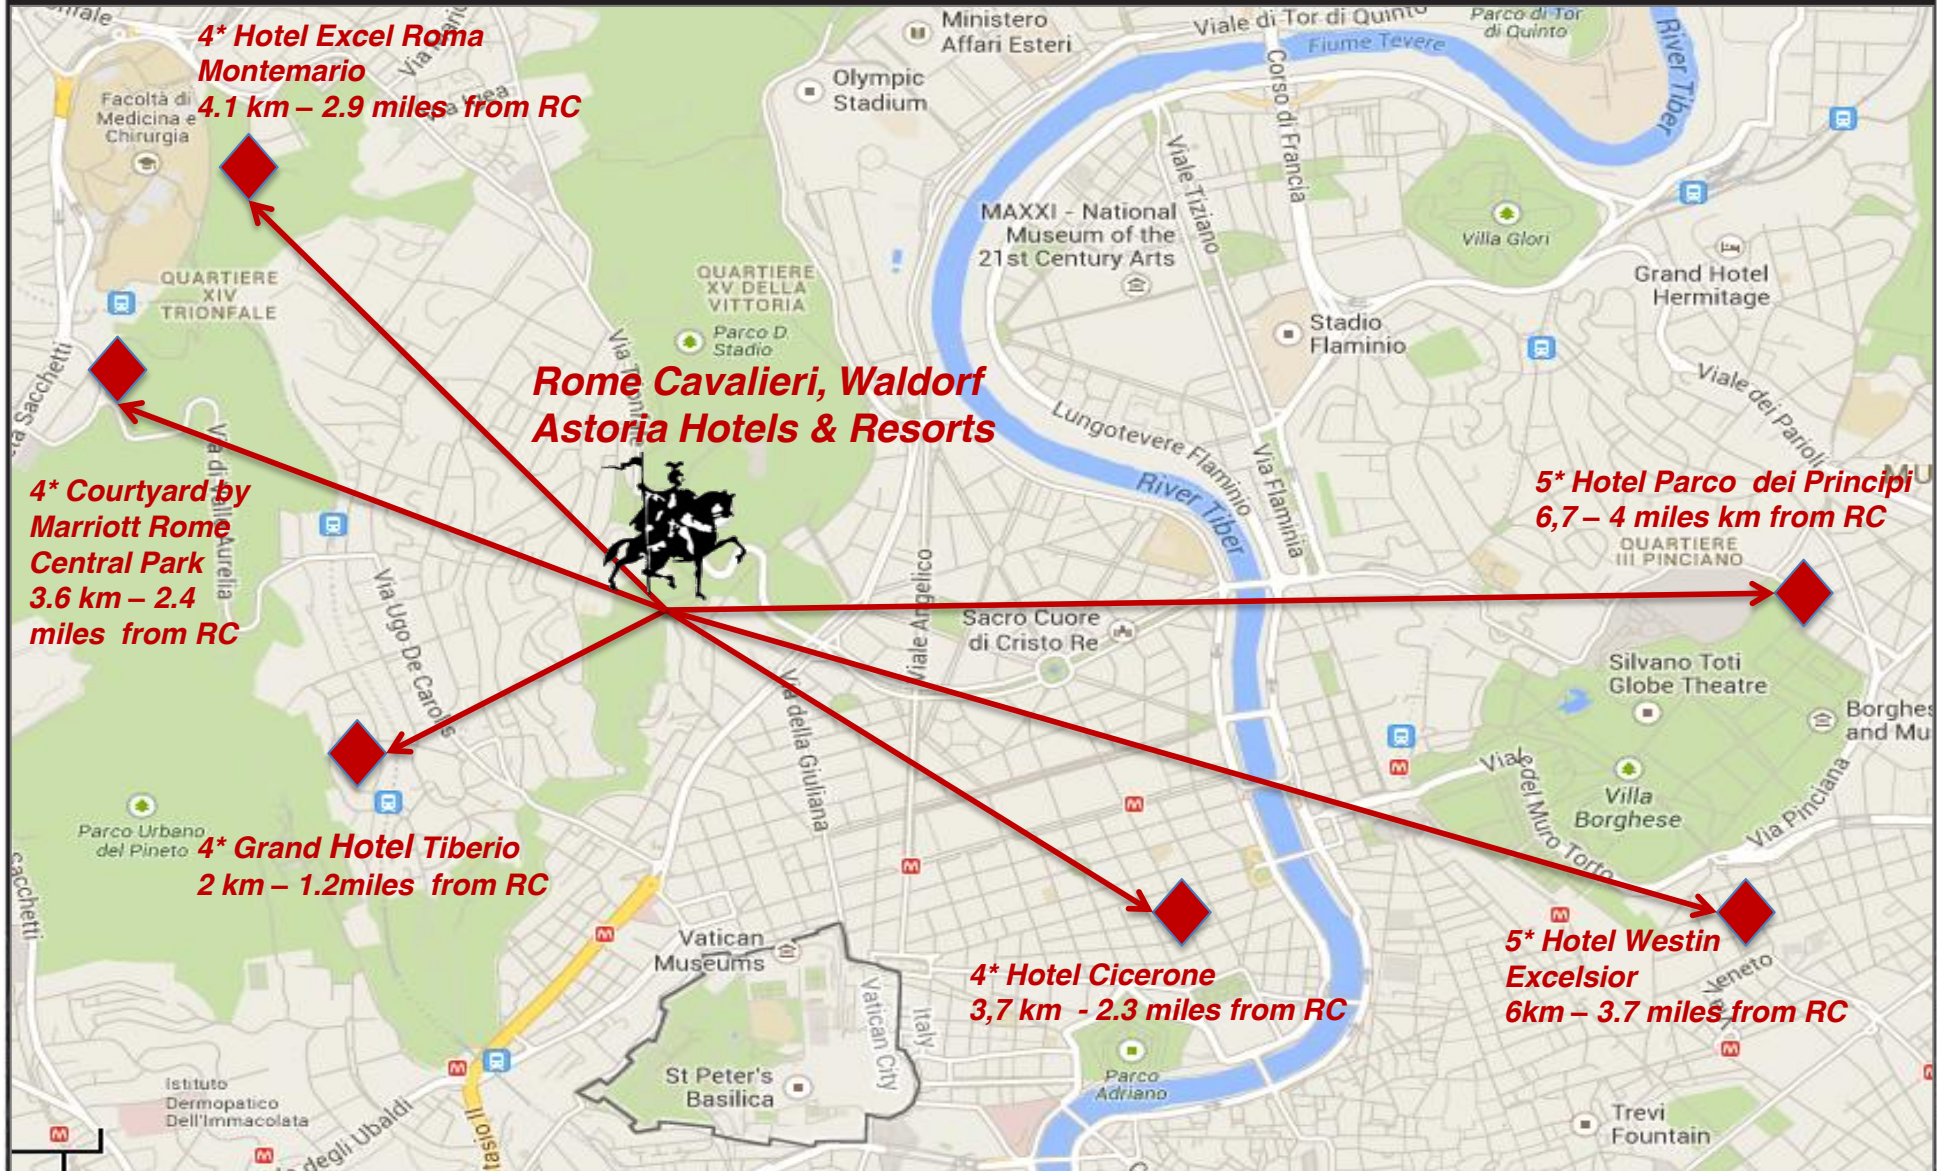

The Distance from Rome Cavalieri to Alternative 4 and 5 Stars Hotels

Additional Information of Alternative 4 and 5 Stars Hotels

HOTEL	DISTANCE FROM RC	N° OF ROOMS	TRAVEL TIME	ADDRESS	WEBSITE	TELEPHONE NUMBER	FAX	EMAIL
Hotel Westin Excelsior (5 * Hotel)	6 km – 3,7 miles	281 rooms, 35 suites TOT: 316 rooms	13 minutes	Via Vittorio Veneto, 125	http://www.westinrome.com/	+39 06 47081	+39 064826205	excelsiorRome@westin.com
Hotel Parco dei Principi (5* Hotel)	6,7 km – 4 miles	179 rooms, 24 suites TOT: 198 rooms	15 minutes	Via G. Frescobaldi 5	http://www.parcodeiprincipi.com/	+39 06 854421	+39 06 8845104	reservations@parcodeiprincipi.com
Hotel Cicerone (4* Hotel)	3.7 km – 2,3 miles	292 rooms, 10 suites TOT: 302 rooms	9 minutes	Via Cicerone 55/C	http://www.hotelcicerone.com/	+39 06 3576	+39 06 68801383	ciceronehotel@reservation.it ciceronehotel@giorgi.it
Grand Hotel Tiberio (4* Hotel)	2 km - 1,2 miles	91 rooms	7 minutes	Via Lattanzio 51	http://www.ghitiberio.com/en	+39 06 399629	+39 06 39735202	info@ghitiberio.com
Hotel Courtyard by Marriott Rome Central Park (4* Hotel)	3.6 km	162 rooms	7 minutes	Via Giuseppe Moscati 7	http://hotelcentralparkroma.com	+39 06 355741	+39 06 3017944	reservations@hotelcentralparkroma.com
Hotel Excel Roma Montemario (4* Hotel)	4.1 km	97 rooms, 7 suites TOT: 104 rooms	8 minutes	Via degli Scolopi 31	http://www.excelmontemario.it/	+39 06 3505 8001	+39 06 3070392	booking@excelmontemario.it

Total Number of rooms for overflow: 1173